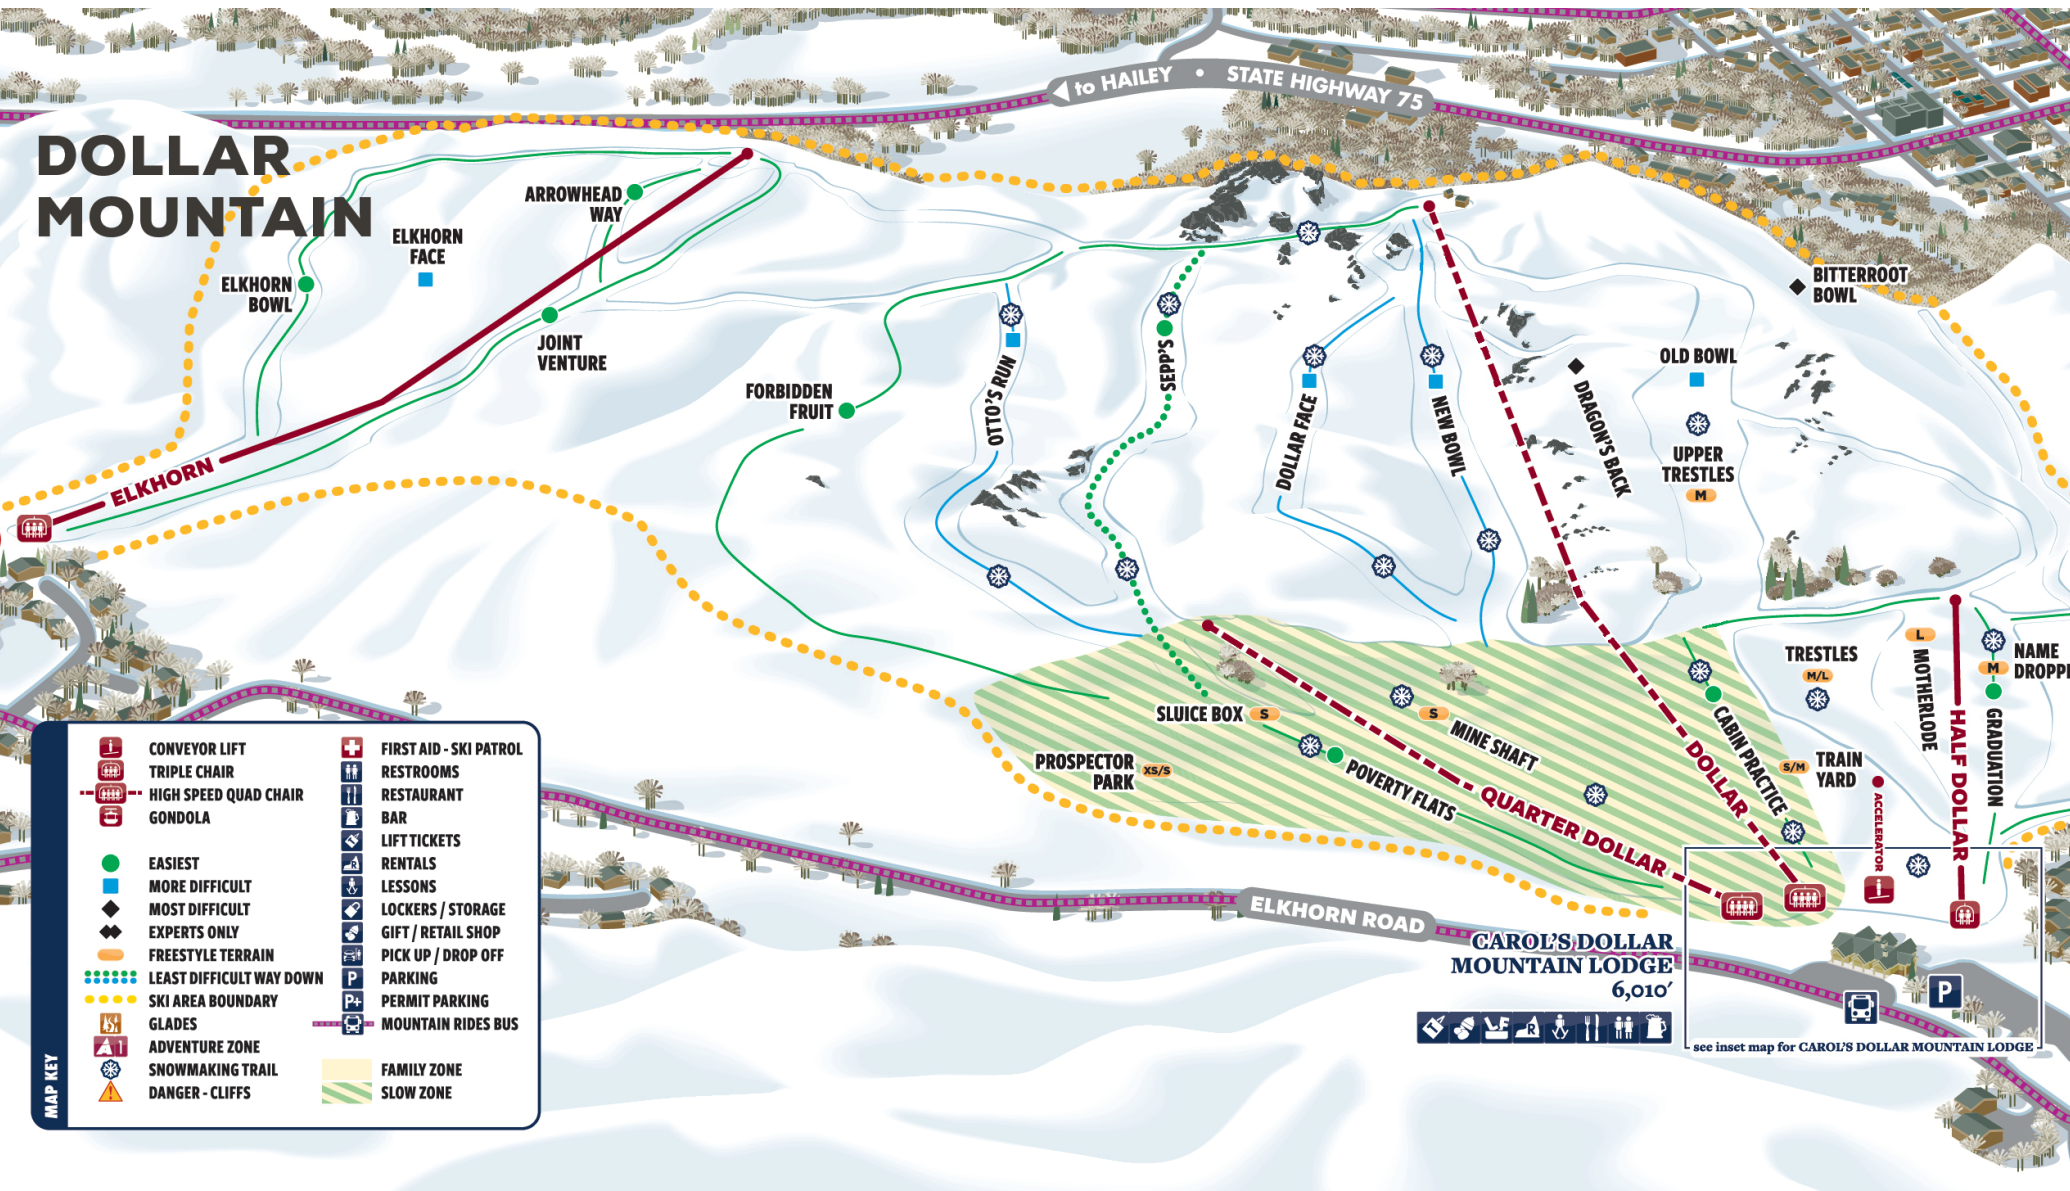

# DOLLAR MOUNTAIN

to HAILEY • STATE HIGHWAY 75

**MAP KEY**

	CONVEYOR LIFT		FIRST AID - SKI PATROL
	TRIPLE CHAIR		RESTROOMS
	HIGH SPEED QUAD CHAIR		RESTAURANT
	GONDOLA		BAR
	EASIEST		LIFT TICKETS
	MORE DIFFICULT		RENTALS
	MOST DIFFICULT		LESSONS
	EXPERTS ONLY		LOCKERS / STORAGE
	FREESTYLE TERRAIN		GIFT / RETAIL SHOP
	LEAST DIFFICULT WAY DOWN		PICK UP / DROP OFF
	SKI AREA BOUNDARY		PARKING
	GLADES		PERMIT PARKING
	ADVENTURE ZONE		MOUNTAIN RIDES BUS
	SNOWMAKING TRAIL		FAMILY ZONE
	DANGER - CLIFFS		SLOW ZONE

**CAROL'S DOLLAR MOUNTAIN LODGE**  
6,010'